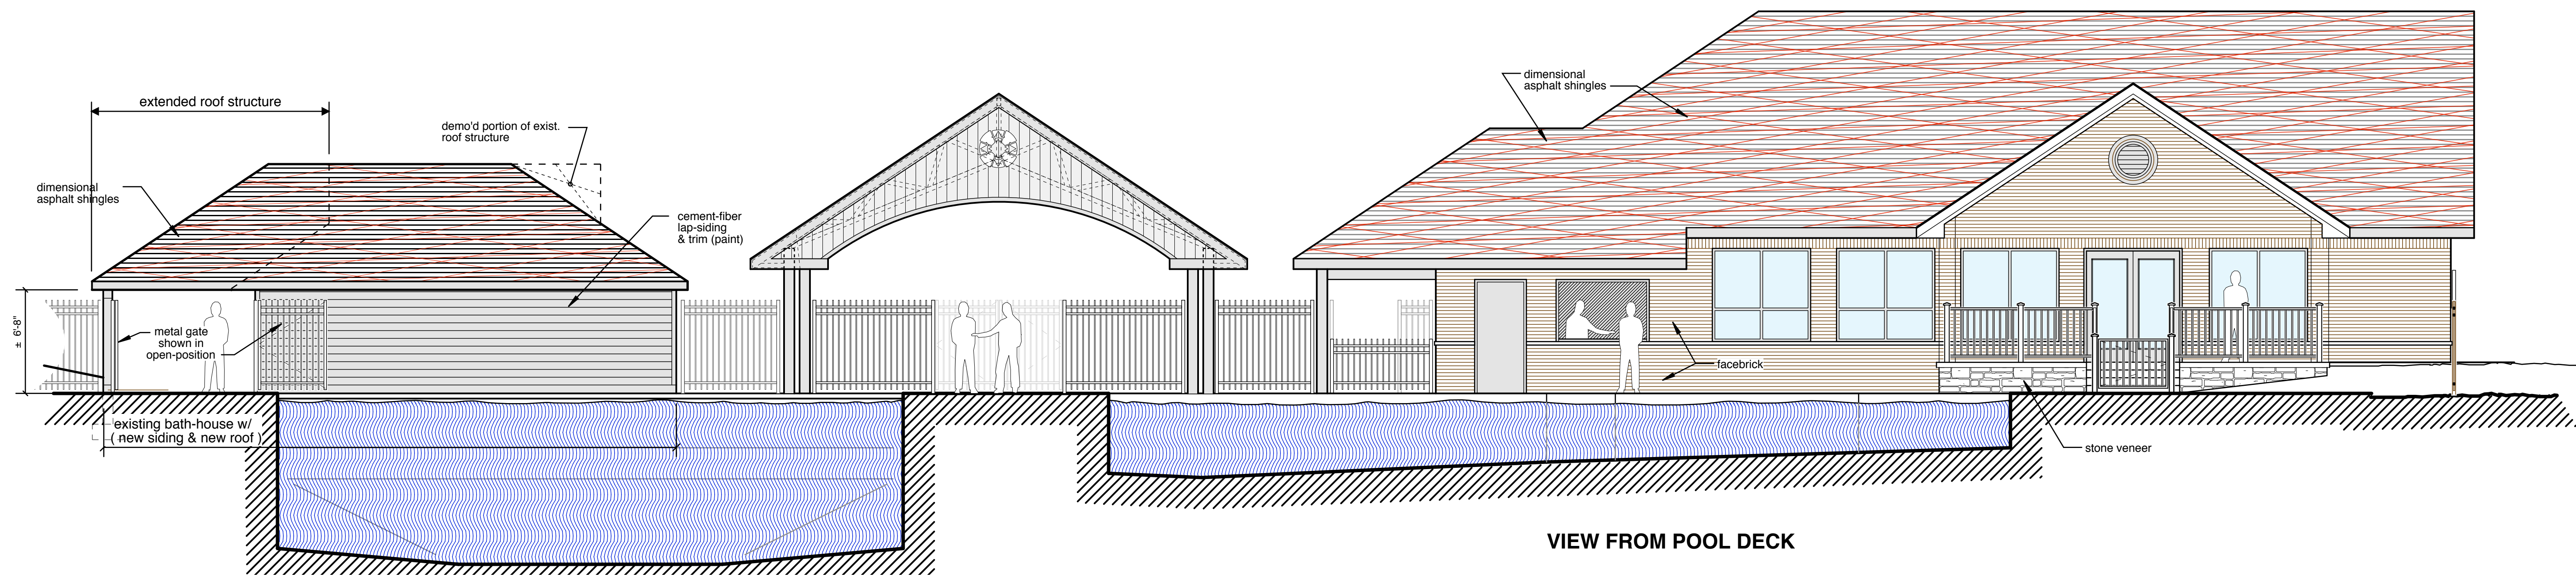

VIEW FROM MAIN PARKING LOT

VIEW FROM SIDE PARKING LOT

VIEW FROM POOL DECK

WRA Clubhouse - New Buildings - Elevations

SCALE: 3/16" = 1'-0"

Oct. 28, 2011

David M. Engelhard
ARCHITECT
 8773 Creekwood Lane / Maineville, Ohio 45039
 phone: (513) 583-1751 cell: (513) 509-1176