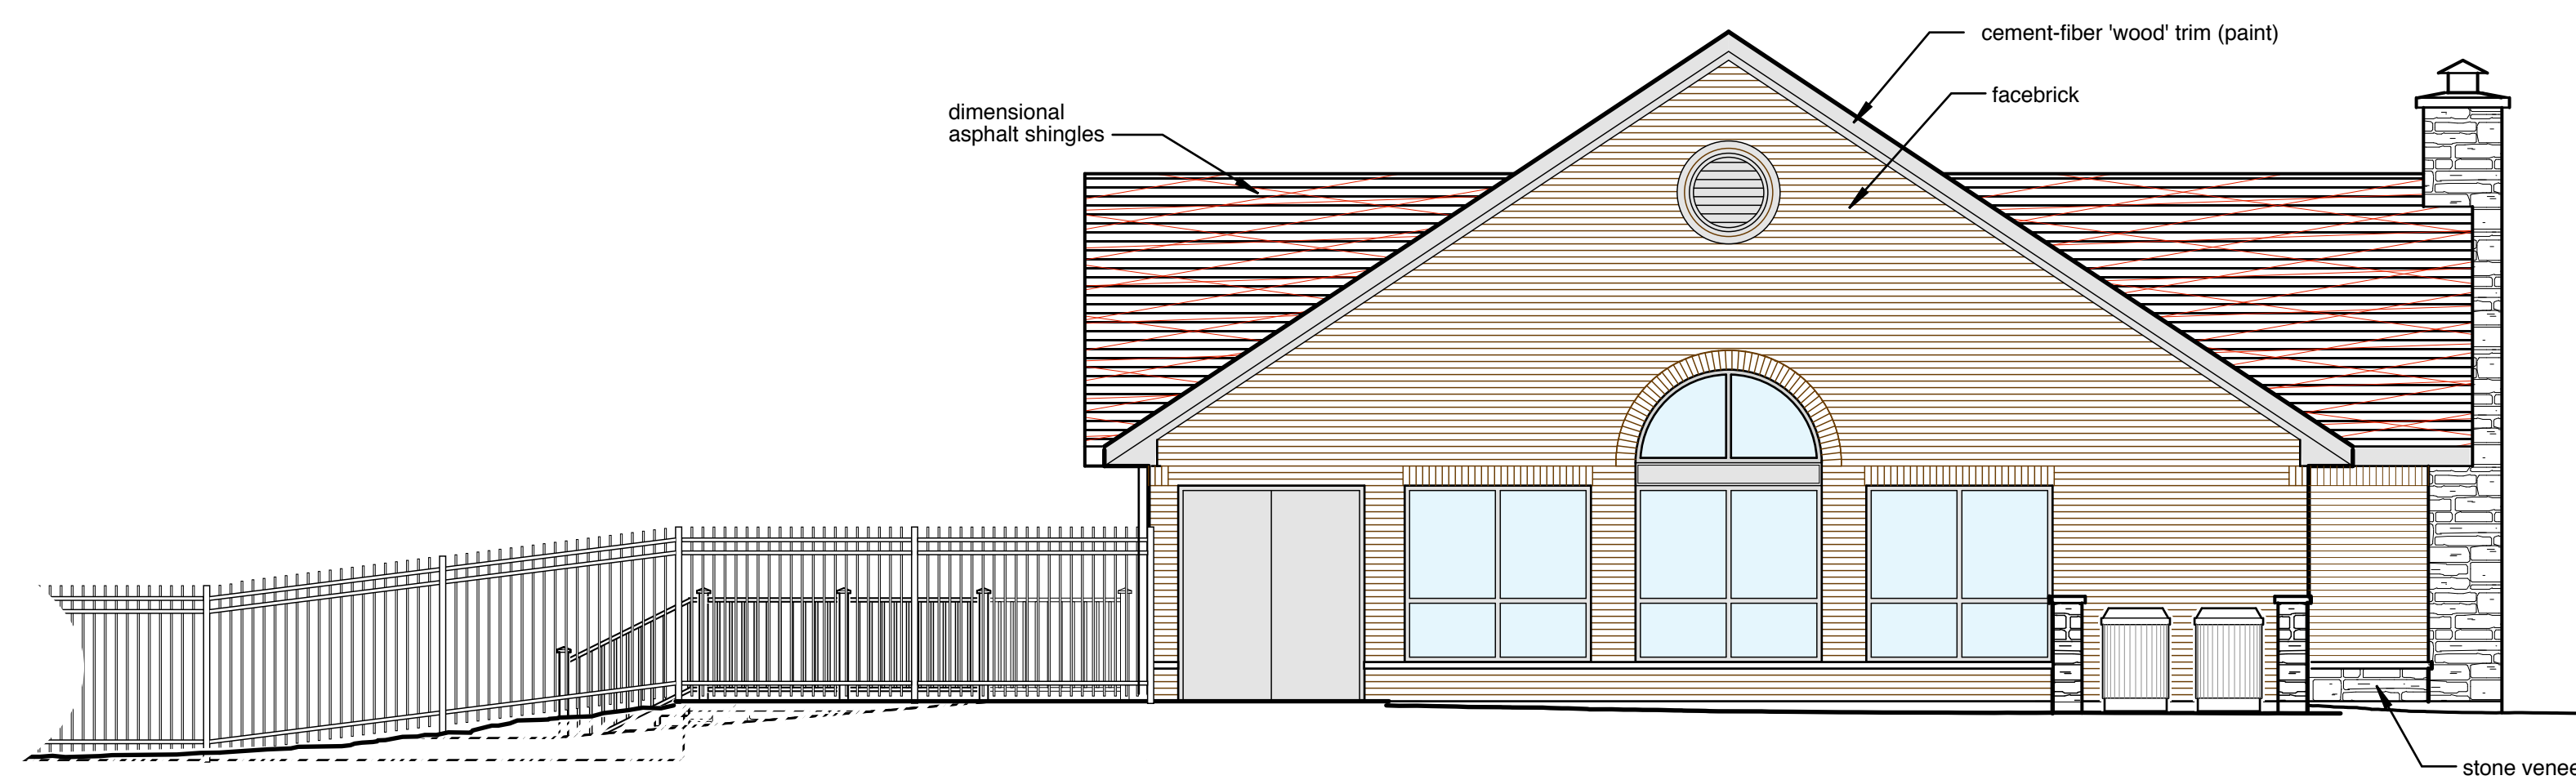

VIEW FROM MAIN PARKING LOT

VIEW FROM SIDE PARKING LOT

VIEW FROM POOL DECK

WRA Clubhouse - New Buildings - Elevations

SCALE: 3/16" = 1'-0"

Oct. 28, 2011

David M. Engelhard
ARCHITECT
 8773 Creekwood Lane / Maineville, Ohio 45039
 phone: (513) 583-1751 cell: (513) 509-1176